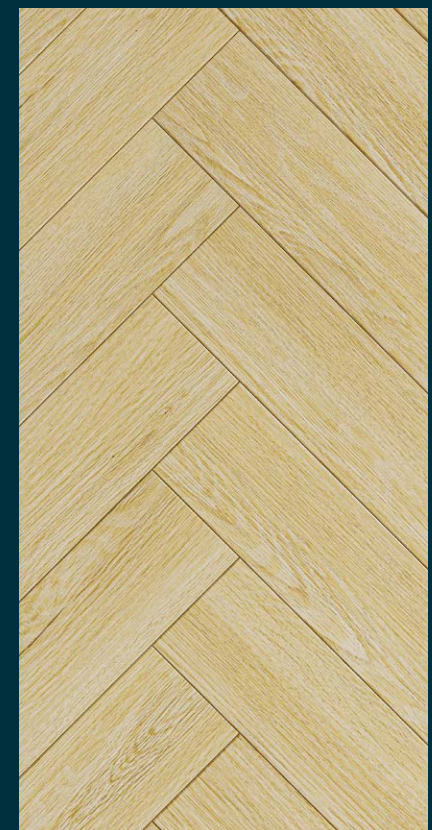

## COLLECTION

**HERRINGBONE**

**10 MM.**

According to FLOOREO factory forecasts, there will be an increased demand for decors of a selective wood species in the next 5 years.

ANGEL

BLANCHE

BROWNE

IGUAZU

MARMORE

NIAGARA

PALOUSE

TUGELA

VERNAL

VICTORIA