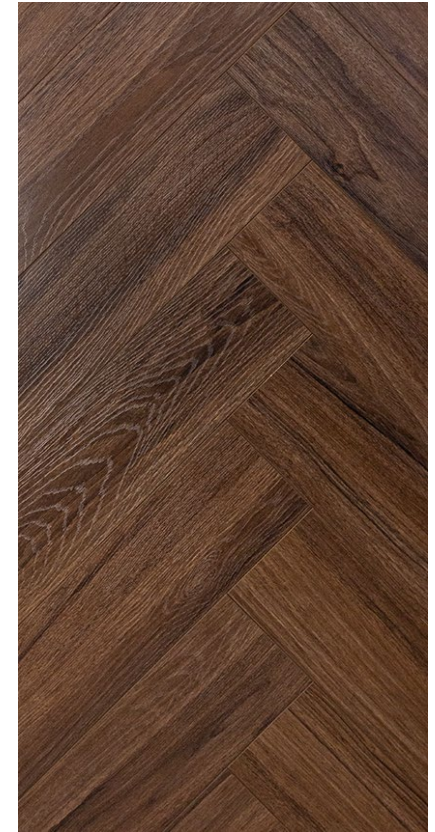

PEAKS COLLECTION

MONTE ROSA