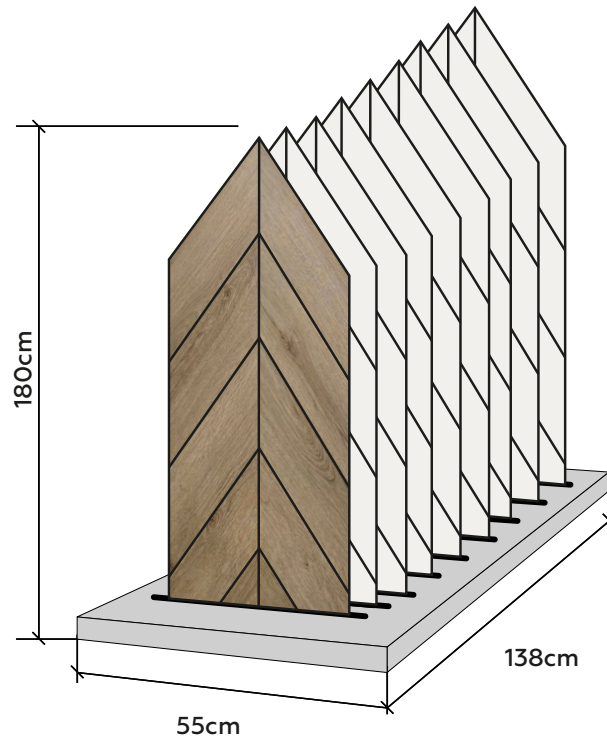

## SPECIFICATIONS:

Plank size	620 x 132 x 12 mm
Wear resistance	AC5/33
Type	French herringbone
Click system	Smart Click
Surface	Real Wood
V-groove	4V
Eco class	E0,5
Finish	B2
Water Resistance	yes
Planks in a package	12 pcs. - 0,984m <sup>2</sup> / 10,64 kg.
One package	80 packs. / 78,72 m <sup>2</sup> / 881,2 kg.