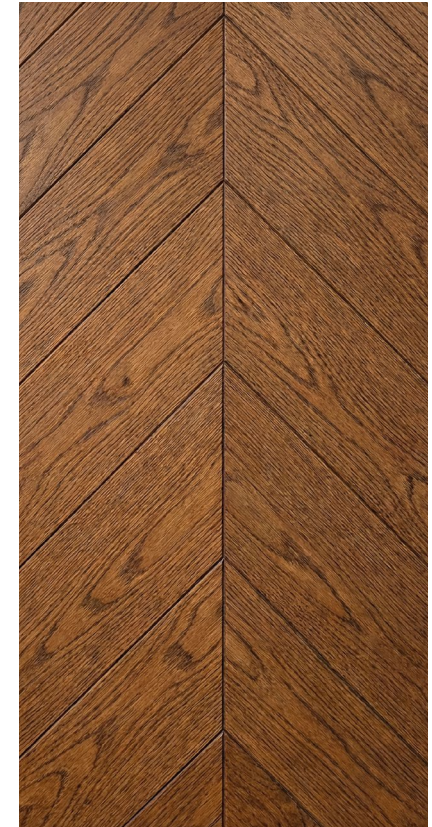

GORGESCOLLECTION

KHADA