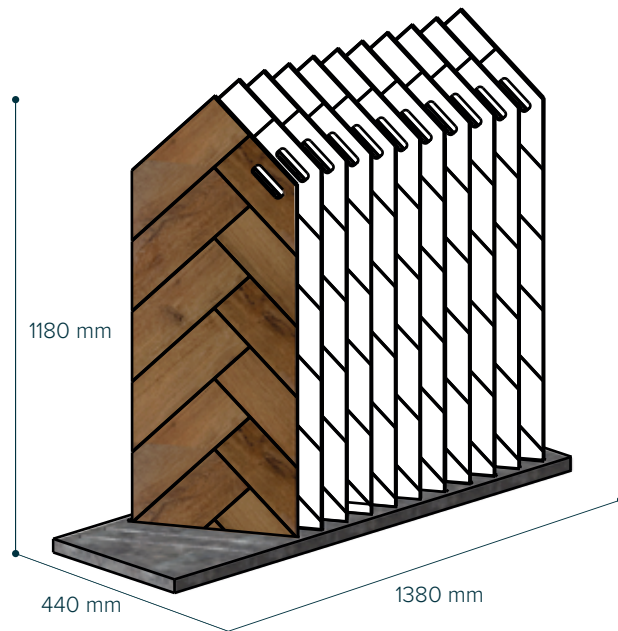

## SPECIFICATIONS:

Plank size	694 x 132 x 12 mm
Wear resistance	AC5/33
Type	Herringbone
Click system	Universal lock (A-A)
Surface	Real wood
V-groove	4V
Eco class	E0
Finish	B2
Water Resistance	yes
Planks in a package	12 pcs. - 1.1 m <sup>2</sup> / 12,1 kg.
One package	72 packs. / 79.2 m <sup>2</sup> / 901 kg.