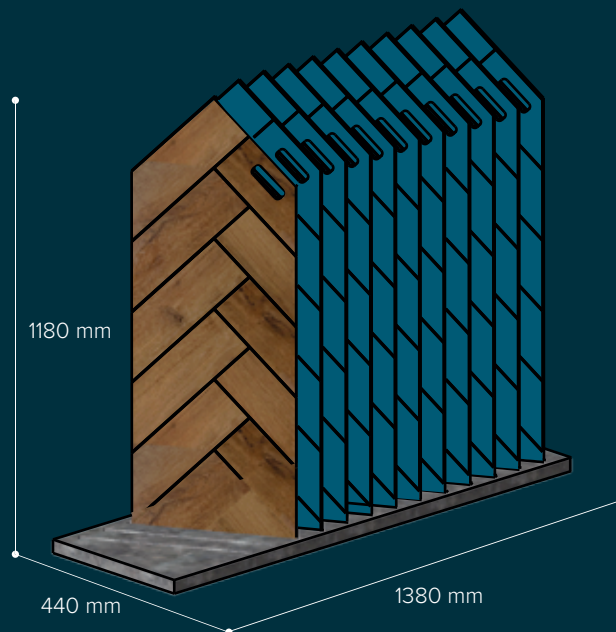

## SPECIFICATIONS:

Plank size	694 x 132 x 10 mm
Wear resistance	AC5/33
Type	Herringbone
Click system	Universal lock (A-A)
Surface	Real wood
V-groove	4V
Eco class	E0
Finish	B2
Water Resistance	Yes
Planks in a package	15 pcs. - 1,374 m <sup>2</sup> / 12,7 kg.
One package	72 packs. / 98,928 m <sup>2</sup> / 945 kg.